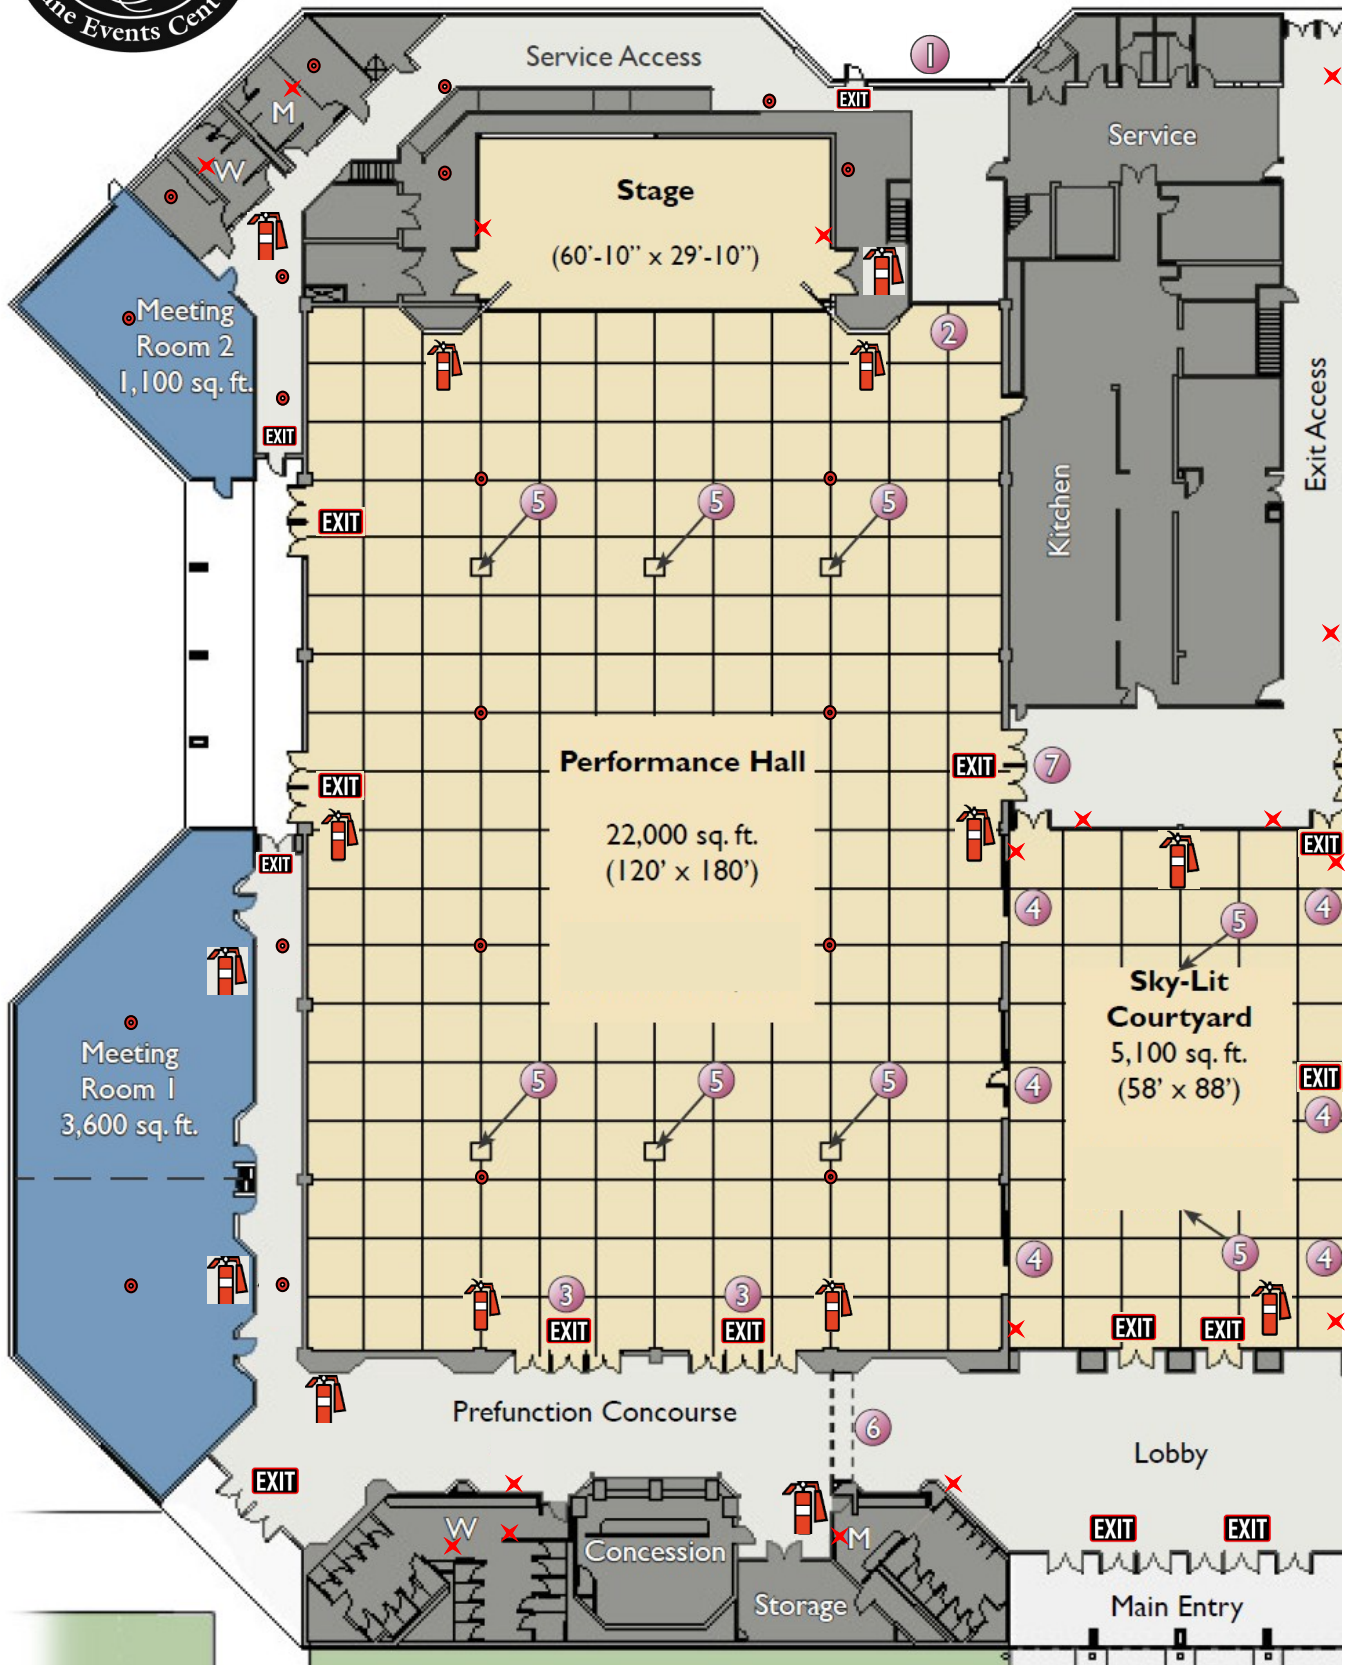

Performance Hall Floor Plan

796 West 13th Avenue, Eugene, Oregon 97402 Phone: 541-682-4292 Fax: 541-682-3614

| | | | |
|--------------------------------|--------------------------------|----------------------------|-------------------|
| ① 24' x 14' coiling door | ④ 10' x 14' operable partition | ⑦ (2) 70-1/2" x 83" | Fire Extinguisher |
| ② 13' - 10" x 14' coiling door | ⑤ Utility Vaults | ⑧ 8' x 8' opening | EXIT Sign |
| ③ (3) 71" x 83" openings | ⑥ Security Screen | ⑨ (2-3) 71" x 94" openings | Horn Strobe |
| | | | Voice Strobe |