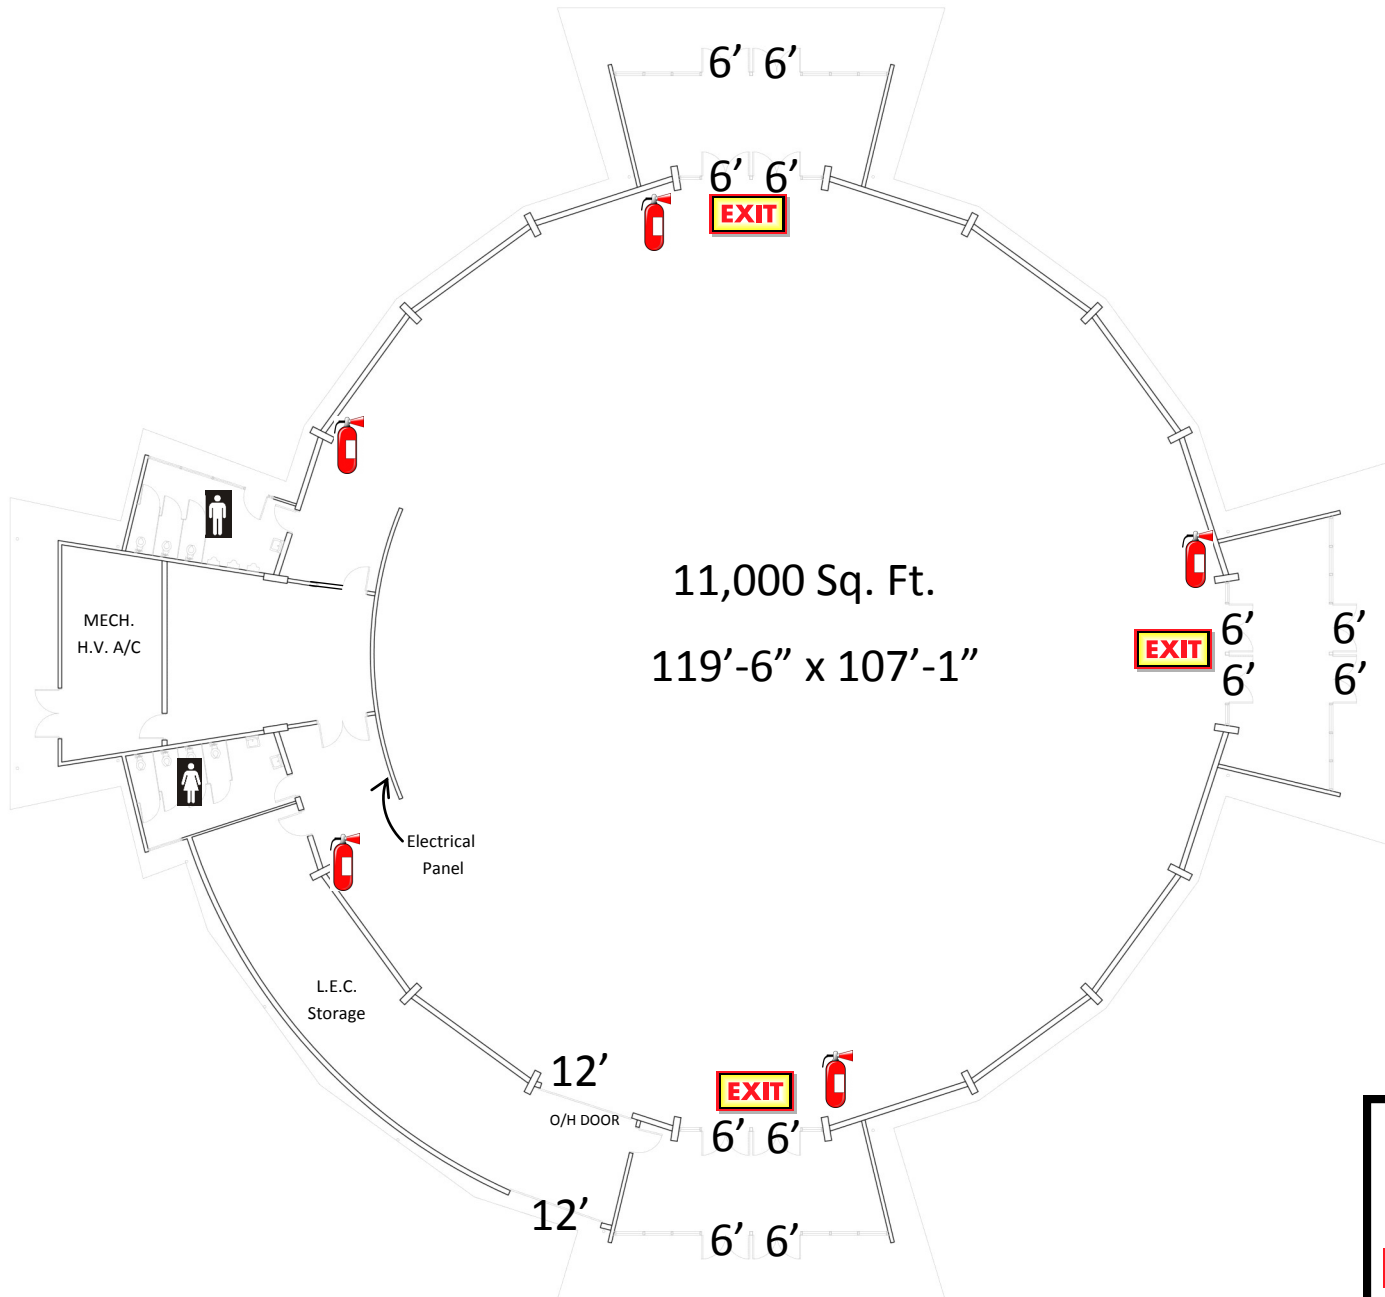

Wheeler Pavilion Floor Plan

796 West 13th Avenue, Eugene, Oregon 97402

Phone: 541-682-4292 Fax: 541-682-3614

6/8/2012

	FIRE EXTINGUISHER	
	RESTROOM	
	EXIT SIGN	