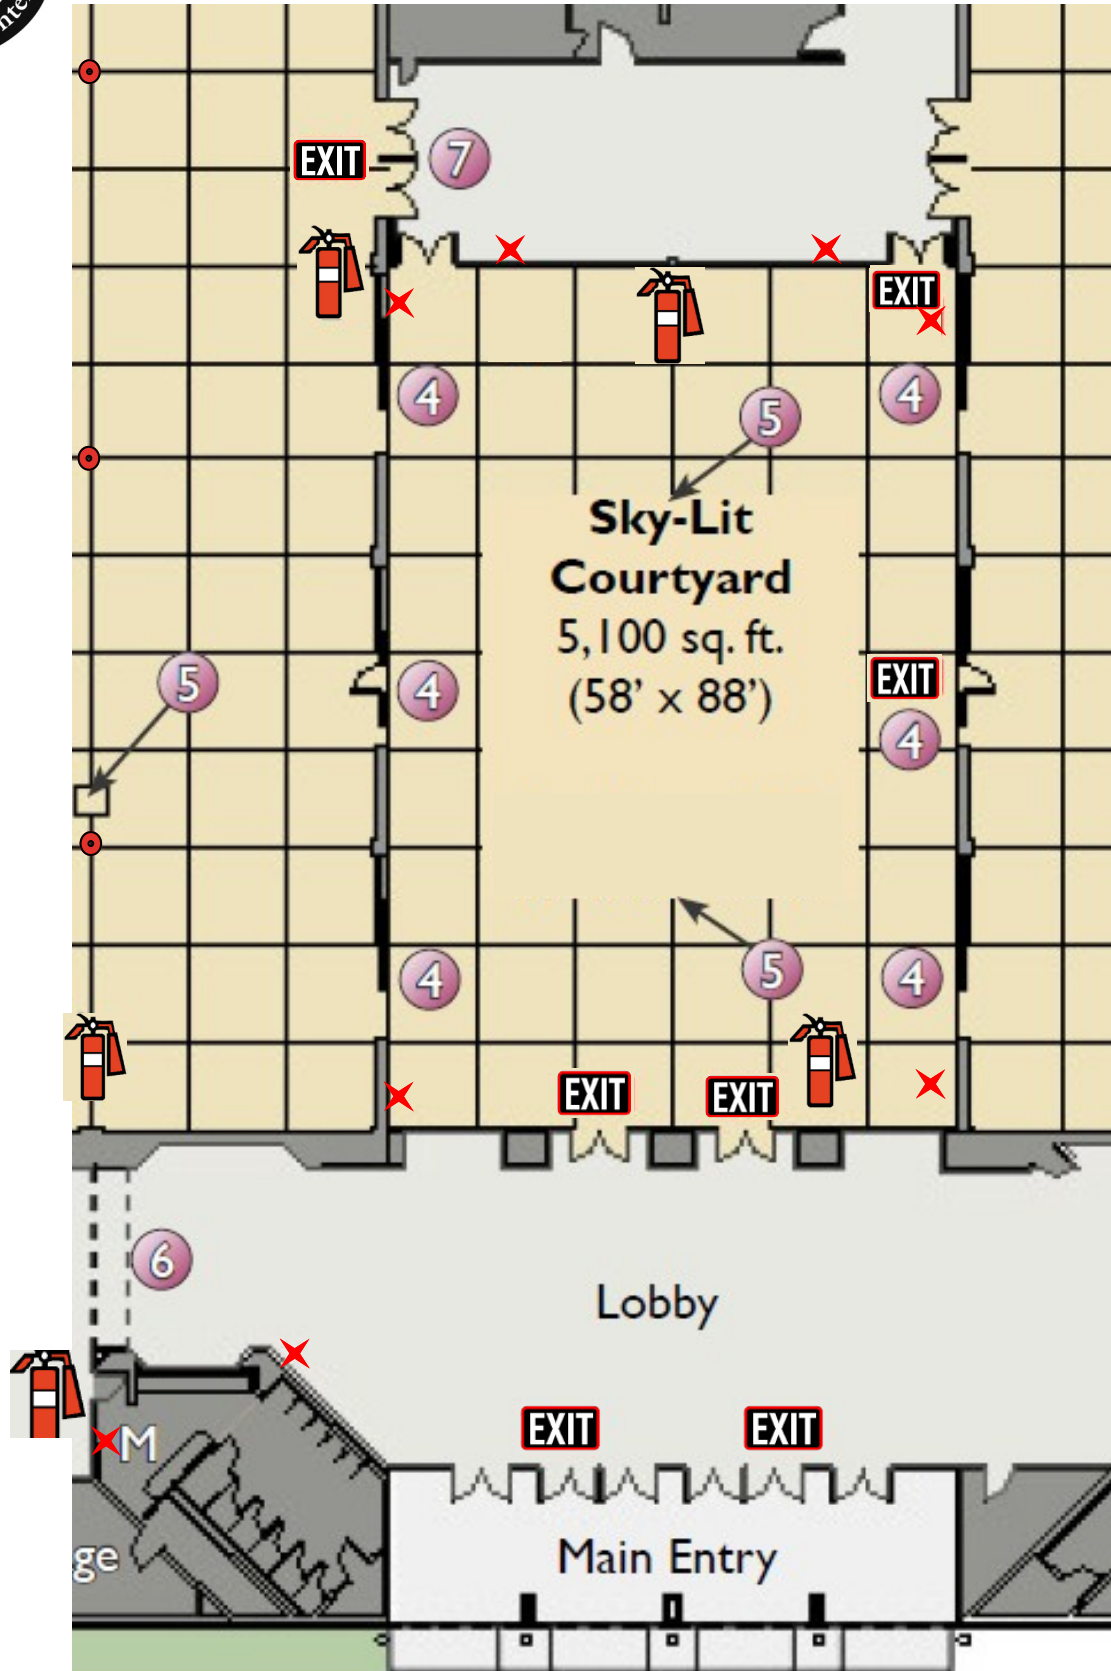

Gleason Atrium Floor Plan

796 West 13th Avenue, Eugene, Oregon 97402 Phone: 541-682-4292 Fax: 541-682-3614

① 24' x 14' coiling door	④ 10' x 14' operable partition	⑦ (2) 70-1/2" x 83"	Fire Extinguisher
② 13' - 10" x 14' coiling door	⑤ Utility Vaults	⑧ 8' x 8' opening	Exit Sign
③ (3) 71" x 83" openings	⑥ Security Screen	⑨ (2-3) 71" x 94" openings	Horn Strobe
			Voice Strobe