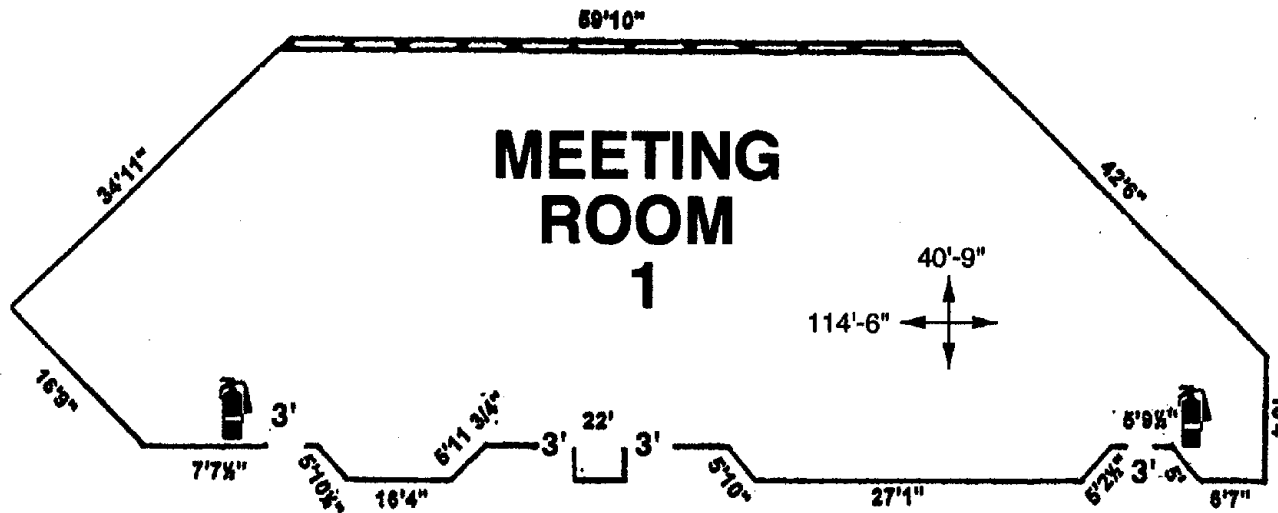

**CONVENTION CENTER  
PERFORMANCE HALL  
3,680 SQUARE FEET**

**MAXIMUM OCCUPANCY**

STANDING: 525  
EXHIBITION: 245

**LEGEND**

-  Fire Extinguisher
-  EXIT Exit Sign

**EVENTS AND SPORTS CENTER AT THE FAIR**  
796 W. 13th, Eugene, Oregon, 97402, (541) 682-4292, FAX: (541) 682-3614