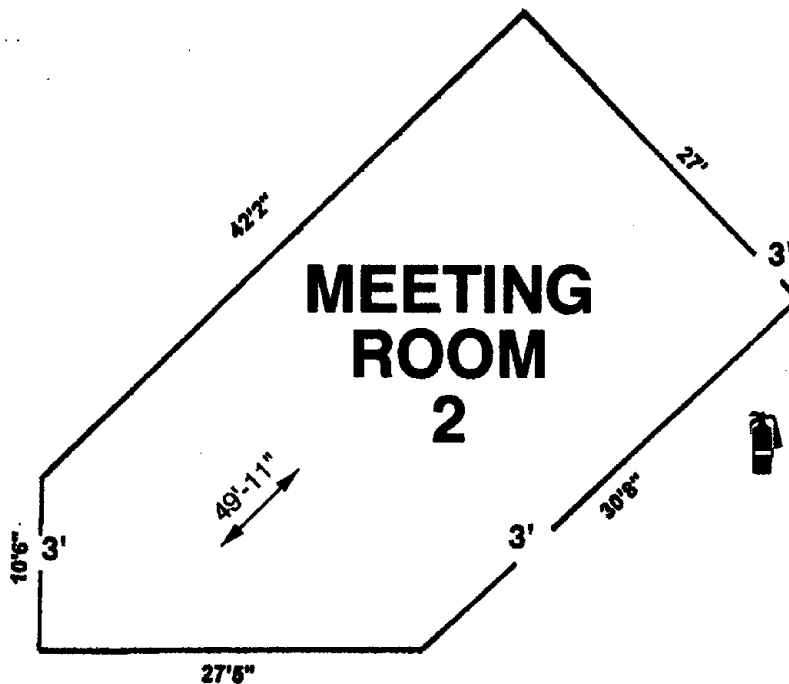

**CONVENTION CENTER
PERFORMANCE HALL
1,087 SQUARE FEET**

MAXIMUM OCCUPANCY

STANDING: 155
EXHIBITION: 73

LEGEND

Fire Extinguisher

EXIT Exit Sign

EVENTS AND SPORTS CENTER AT THE FAIR
796 W. 13th, Eugene, Oregon, 97402, (541) 682-4292, FAX: (541) 682-3614