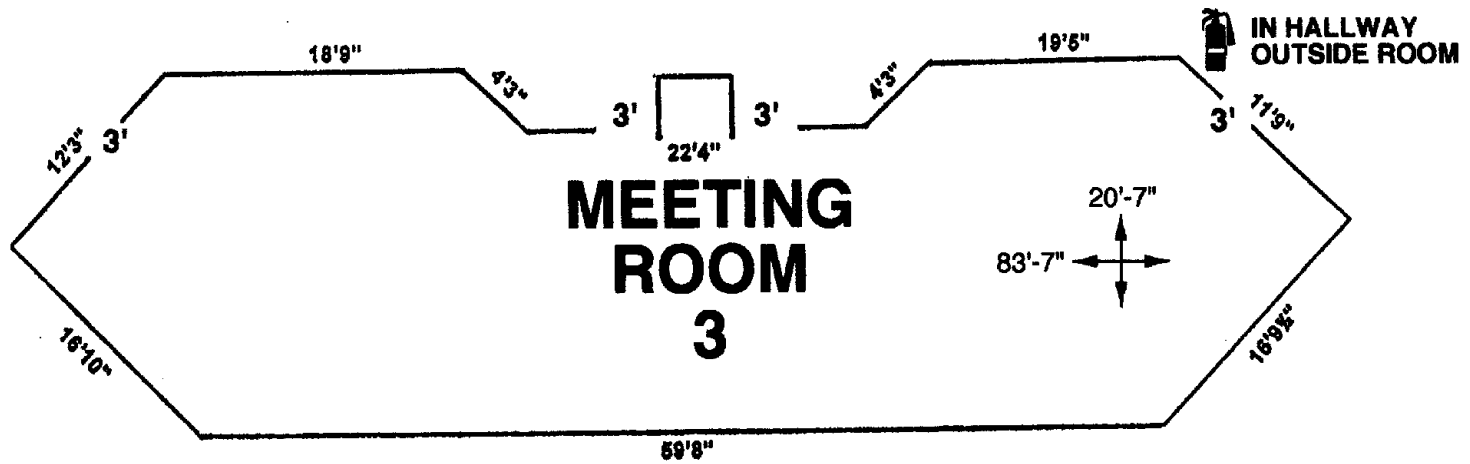

**CONVENTION CENTER
EXHIBIT HALL
1,506 SQUARE FEET**

MAXIMUM OCCUPANCY

STANDING: 215
EXHIBITION: 100

LEGEND

Fire Extinguisher

Exit Sign

EVENTS AND SPORTS CENTER AT THE FAIR
796 W. 13th, Eugene, Oregon, 97402, (541) 682-4292, FAX: (541) 682-3614