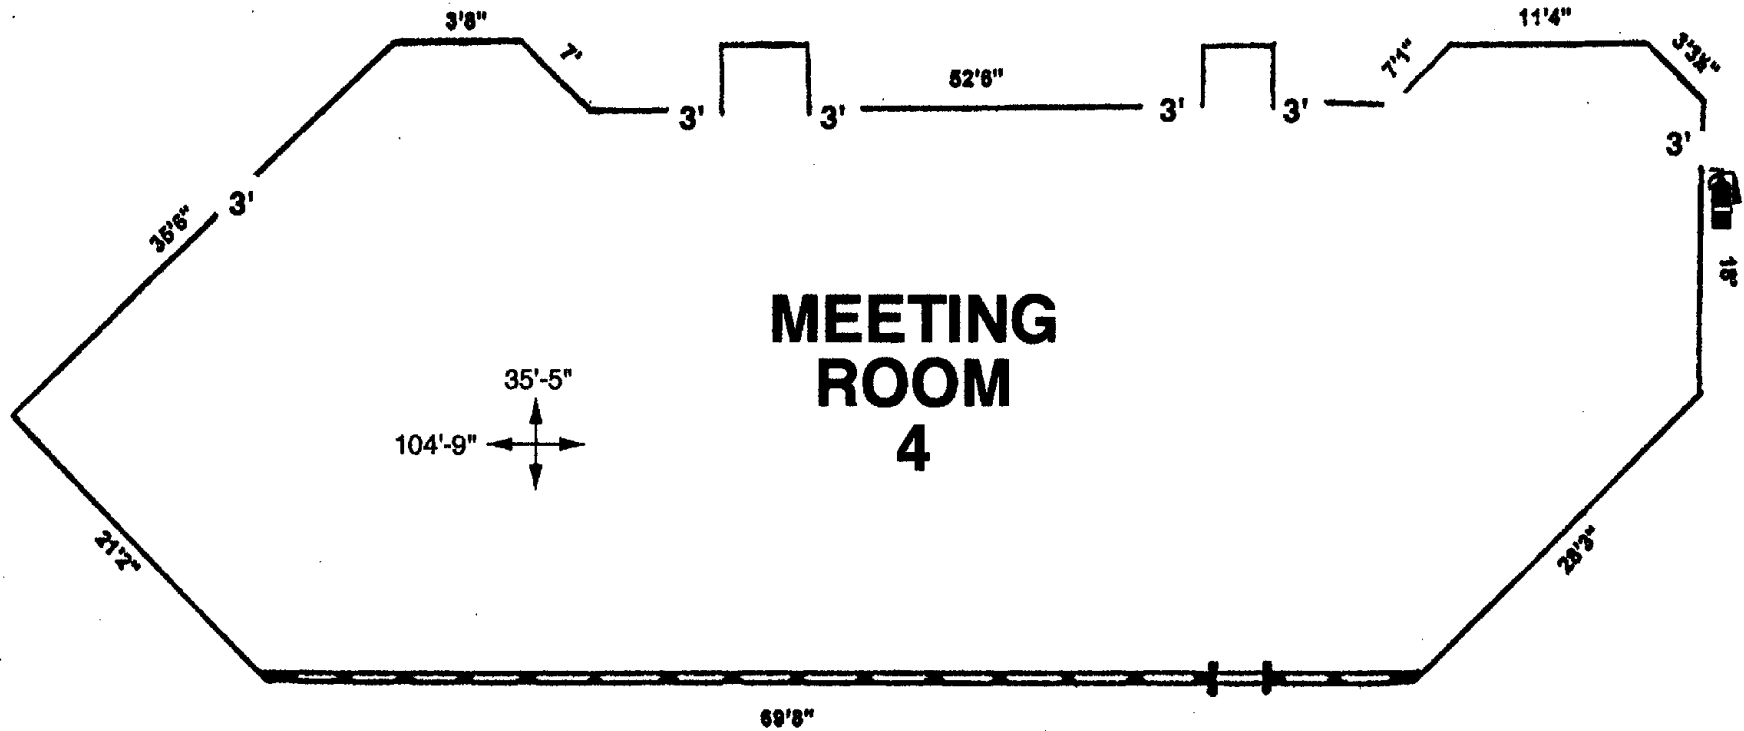

**CONVENTION CENTER
EXHIBIT HALL**
3,685 SQUARE FEET

MAXIMUM OCCUPANCY
STANDING: 526
EXHIBITION: 246

LEGEND

-  Fire Extinguisher
-  Exit Sign

EVENTS AND SPORTS CENTER AT THE FAIR
796 W. 13th, Eugene, Oregon, 97402, (541) 682-4292, FAX: (541) 682-3614